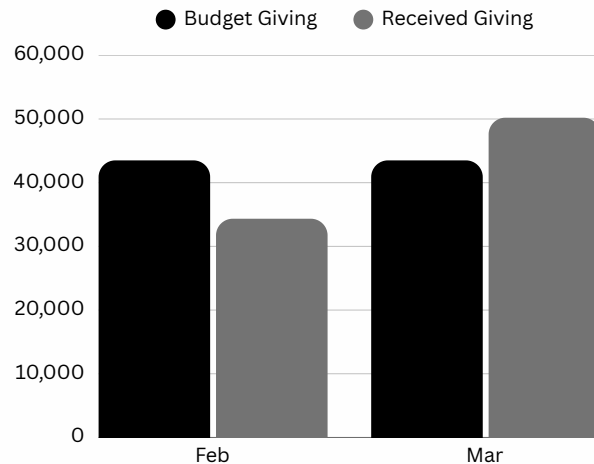

*Outreach Ministry
sponsorship dates available:*

April 2,3,5

GLC Financial Update:

Member Support for two fulltime Pastors and one fulltime custodian in addition to current operating expenses will require annual support at \$522,00. Monthly average of \$43,500.